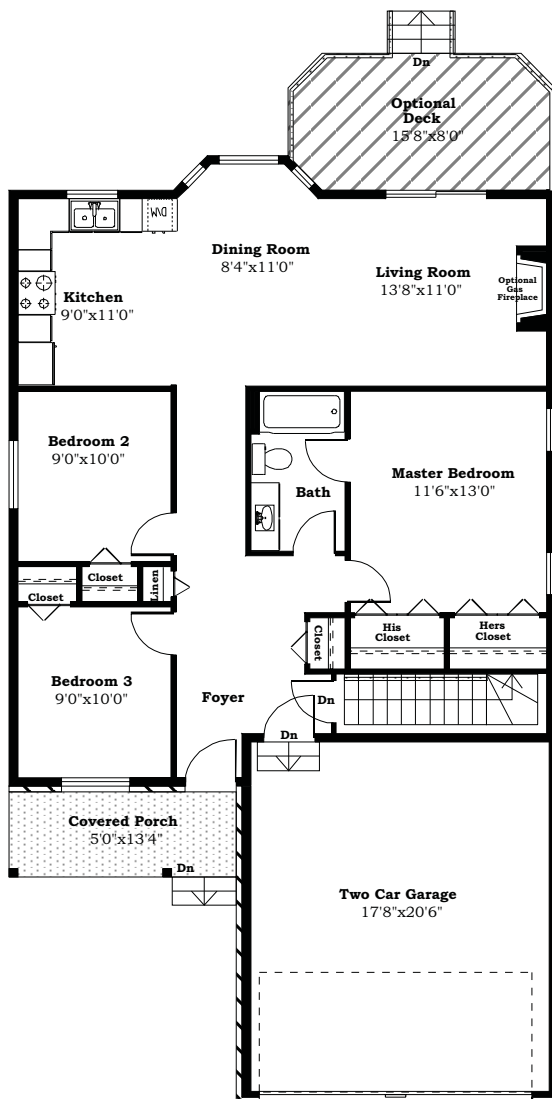

BARR HOMES

The Most Value For
Your Dollar
BARR None

"The Wesley"

Plans and dimensions are approximate and subject to change at the discretion of Barr homes. Actual usable floor space may vary from the stated floor area. The mechanical room layout is at the discretion of the mechanical contractors

Specifications

Bedrooms- 3

Bathrooms- 1

Living Space sq.ft.- 1100