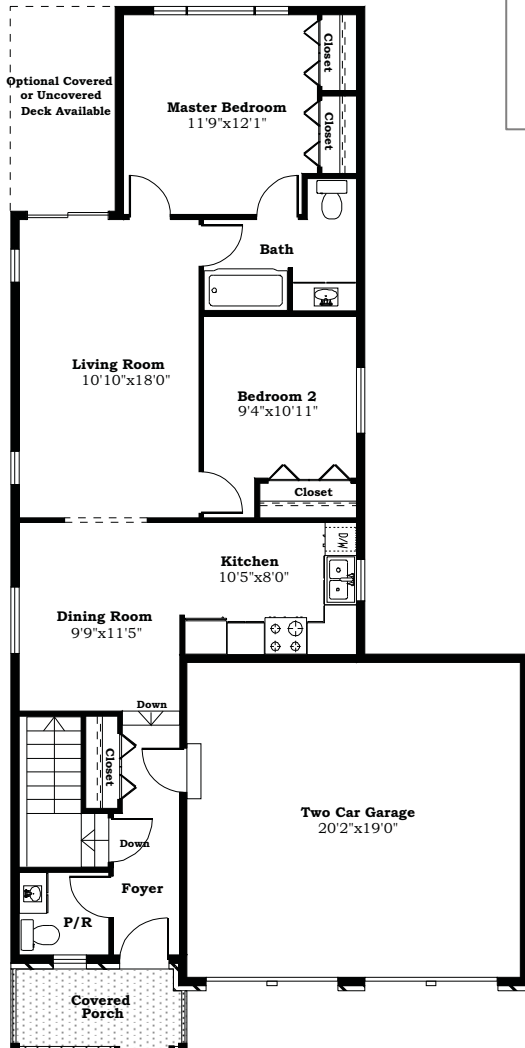

BARR HOMES

**Building Better
Homes**

BARR None

Plans and dimensions are approximate and subject to change at the discretion of Barr homes. Actual usable floor space may vary from the stated floor area. The mechanical room layout is at the discretion of the mechanical contractors

“The Sheffield ‘B’”

Specifications

Bedrooms- 2

Bathrooms- 1 1/2

Living Space sq.ft.- 967