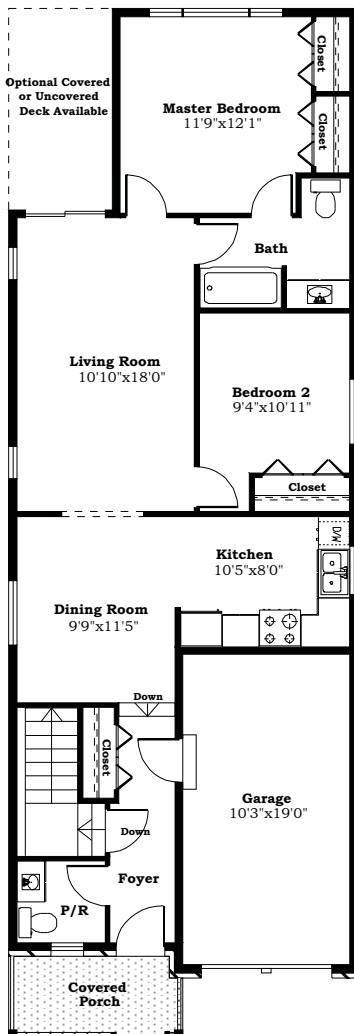

BARR HOMES

Building Better Homes **BARR** None

Plans and dimensions are approximate and subject to change at the discretion of Barr homes. Actual usable floor space may vary from the stated floor area. The mechanical room layout is at the discretion of the mechanical contractors

“The Sheffield ‘A’”

Specifications

Bedrooms- 2

Bathrooms- 1 1/2

Living Space sq.ft.- 967