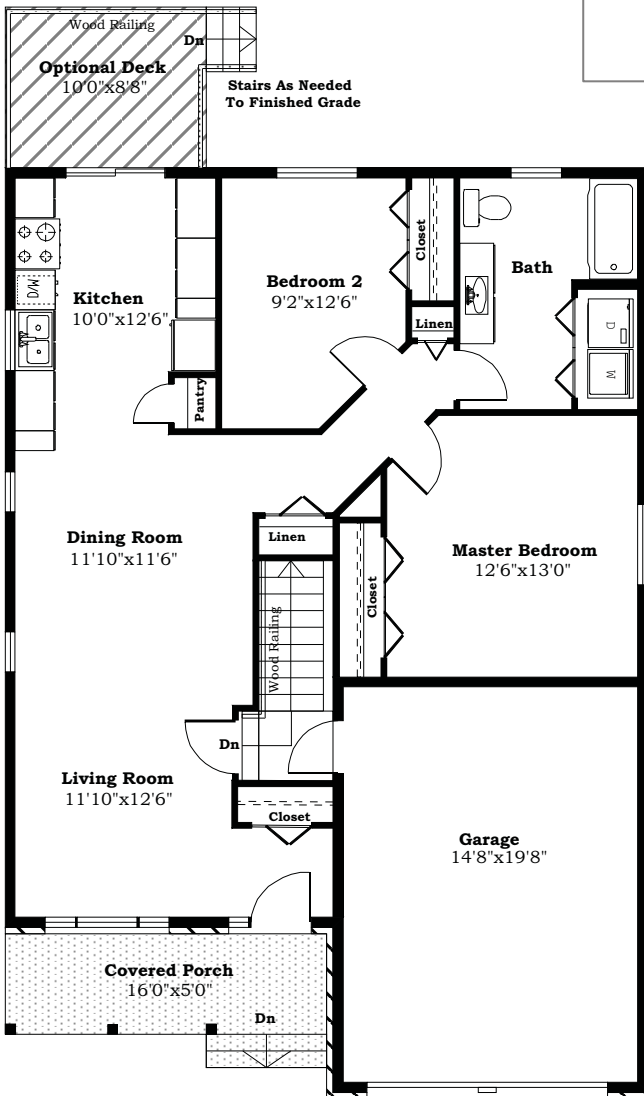

BARR HOMES

The Most Value For
Your Dollar
BARR None

“The Chelsea”

Plans and dimensions are approximate and subject to change at the discretion of Barr homes. Actual usable floor space may vary from the stated floor area. The mechanical room layout is at the discretion of the mechanical contractors

Specifications

Bedrooms- 2

Bathrooms- 1

Living Space sq.ft.- 1034