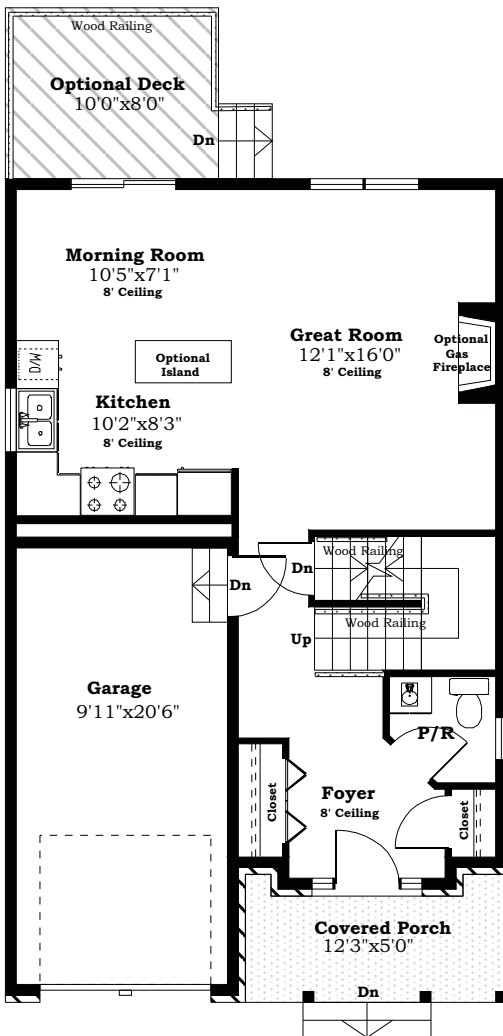

BARR HOMES

**Building Better
Homes
BARR None**

“The Amberdeen ‘A’”

Specifications

Bedrooms- 3
Bathrooms- 1 1/2
Living Space sq.ft.- 1224

Plans and dimensions are approximate and subject to change at the discretion of Barr homes. Actual usable floor space may vary from the stated floor area. The mechanical room layout is at the discretion of the mechanical contractors