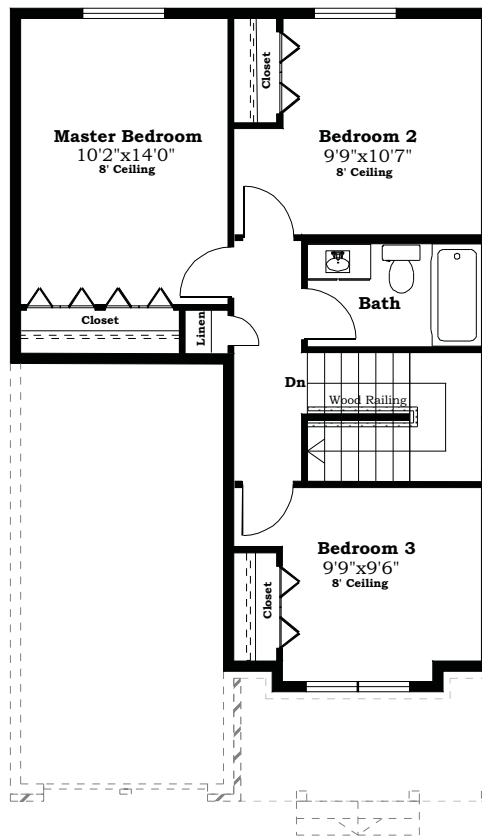

BARR HOMES

**Building Better
Homes
BARR None**

“The Amberdeen ‘A’”

Specifications

Bedrooms- 3
Bathrooms- 1 1/2
Living Space sq.ft.- 1224

Plans and dimensions are approximate and subject to change at the discretion of Barr homes. Actual usable floor space may vary from the stated floor area. The mechanical room layout is at the discretion of the mechanical contractors