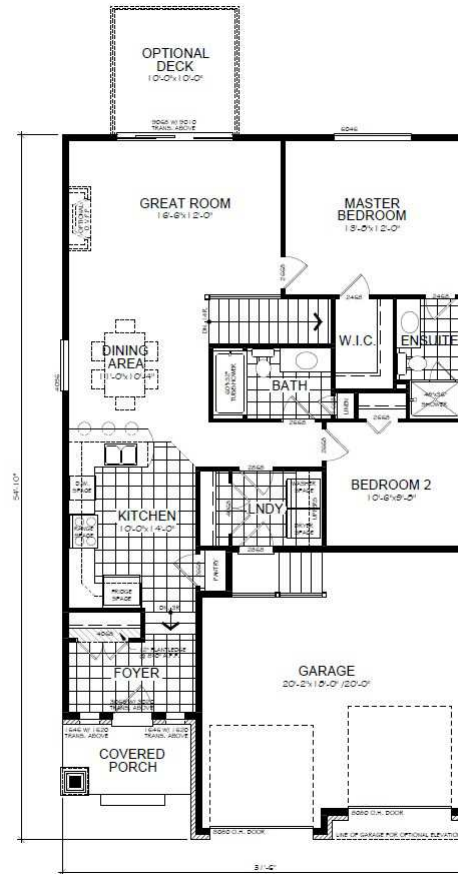

Churchill

Specifications

Size	1175ft ²
Bedrooms	2
Bathrooms	2

The Churchill is a charming two bedroom bungalow with laundry located on the main floor. The open kitchen and central basement stairs create a living space with tons of character.

Standard Elevation

Optional Elevation
Add \$5500

Rob Blasko
Sales Representative
613-530-6737

Mike Scrannage
Sales Representative
613-544-4141

Churchill

Specifications

Size 1175ft²
Bedrooms 2
Bathrooms 2

Main Floor